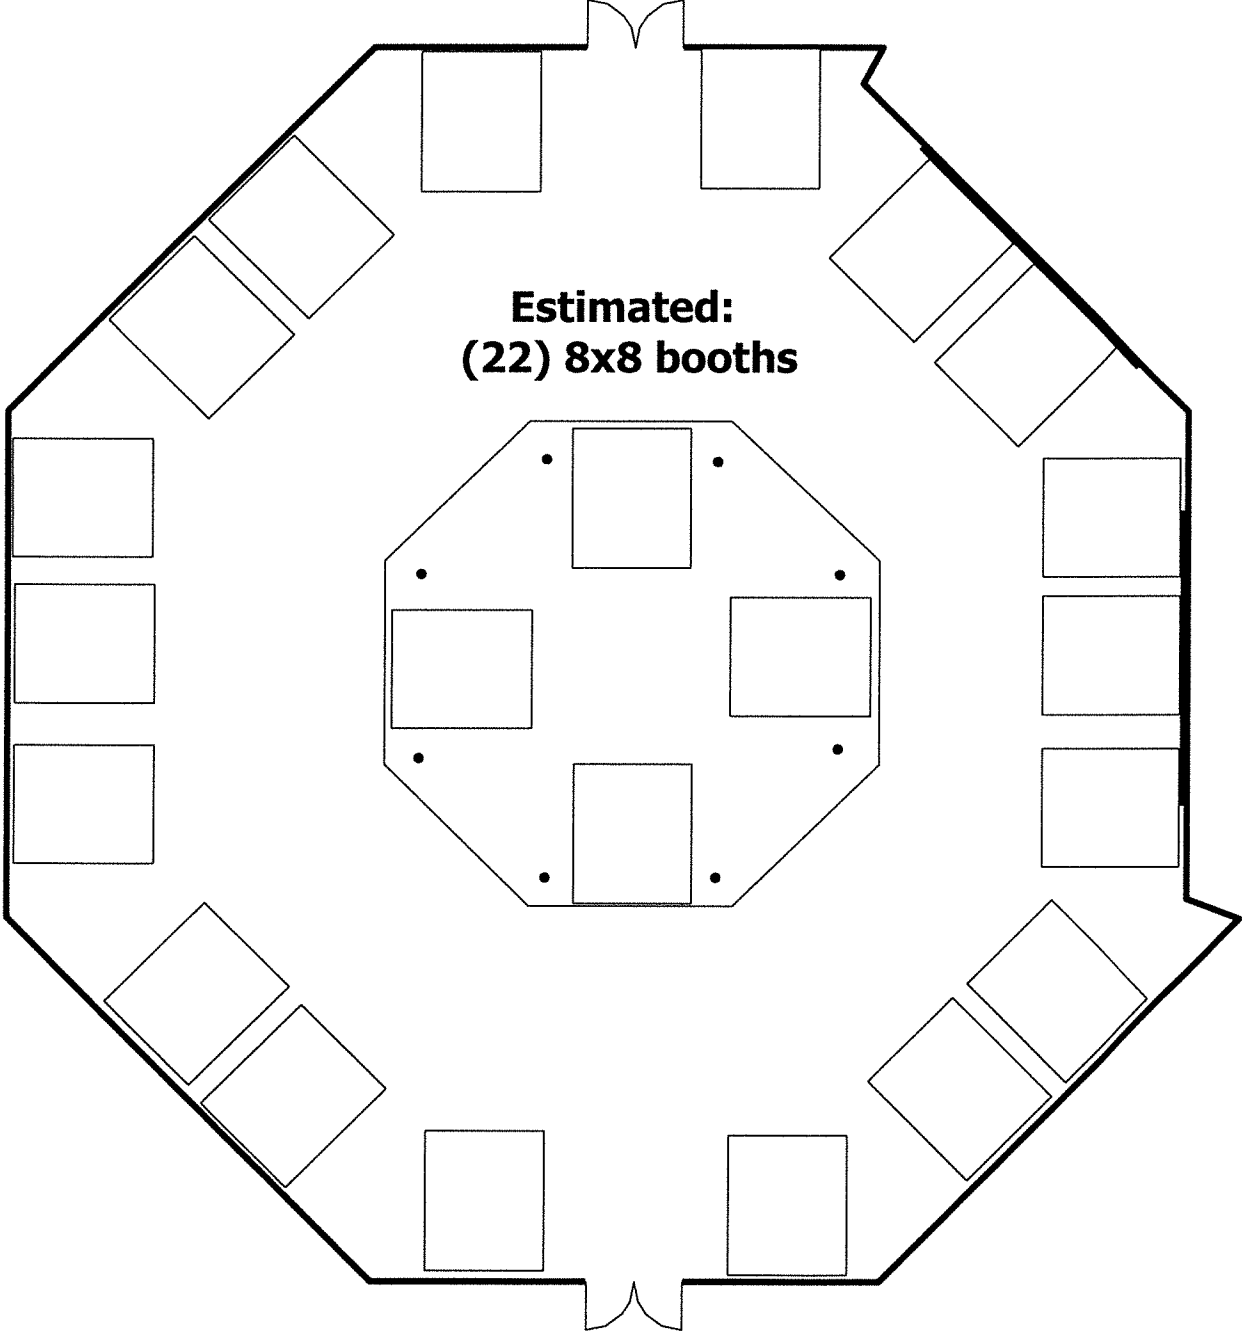

Beadfest 2018

Plaza On The Hill

Guest Entrance